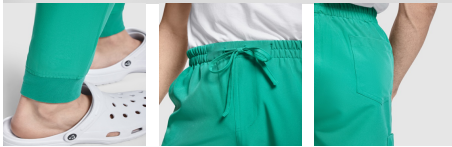

FIBER PA9086

DESCRIPTION

Unisex straight long trousers. · Elastic waistband and adjustable drawcord. · French pockets. · Cuffs on legs.

COMPOSITION

94% polyester / 6% elastane, 170 gsm microfibre.

REMARKS

Matching garment: FEROX top. *Removable label. *Unisex model. *Lab. *Health. *Cosmetics. *Food. *Cleaning.

SIZES

Adults:: S · M · L · XL · 2XL · 3XL / :

SCHEME

QUANTITIES

	Box	Pack
Adults:	50 un.	1 un.

COLORS

SIZES

Adults:	S	M	L	XL	2XL	3XL
WIDTH (A)	35cm	37cm	39cm	42cm	45cm	48cm
LONG (B)	106cm	107cm	108cm	109cm	110cm	111cm

PRINTING TECHNIQUES AVAILABLE