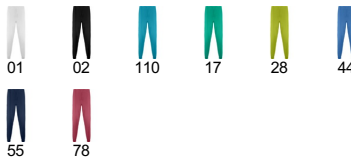

FIBER PA9086

DESCRIPTION

Unisex straight long trousers. · Elastic waistband and adjustable drawcord. · French pockets. · Cuffs on legs.

COMPOSITION

94% polyester / 6% elastane, 170 gsm microfibre.

REMARKS

Matching garment: FEROX top. *Removable label. *Unisex model. *Lab. *Health. *Cosmetics. *Food. *Cleaning.

SIZES

Adults:: S · M · L · XL · 2XL · 3XL / :

SCHEME

QUANTITIES

	Box	Pack
Adults:	50 un.	1 un.

COLORS

SIZES

Adults:	S	M	L	XL	2XL	3XL
WIDTH (A)	35cm	37cm	39cm	42cm	45cm	48cm
LONG (B)	106cm	107cm	108cm	109cm	110cm	111cm

PRINTING TECHNIQUES AVAILABLE