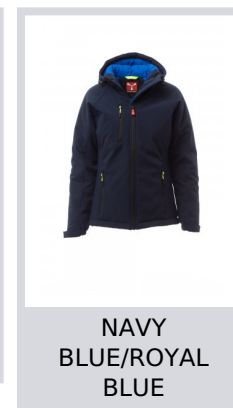

GALE PAD LADY

S00579-P114

WP 8000 mm H₂O, WVT 5000 g/m² 24h. Women's padded soft-shell, zip closure with "semi-auto lock" metal slider and customised pull. Adjustable hood with drawstring. Elasticated cuffs, adjustable with Velcro. Two side pockets and one breast pocket, closed with a zip. Fluorescent pulls. Two internal pockets, one shaped with zip and one tablet holder pocket closed with Velcro. Adjustable bottom with customised stoppers.

Composition: 95% POLYESTER + 5 %ELASTANE

Appearance: SOFT-SHELL

Weight: 320 GR/MQ

Sizes: XS-S-M-L-XL-XXL

Packaging: 1/5

MADE IN: MADE IN CHINA

HS CODE: 62024010

Colors