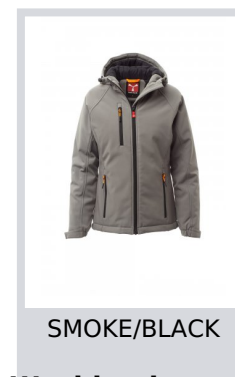

GALE PAD LADY

S00579-P114

WP 8000 mm H₂O, WVT 5000 g/m² 24h. Women's padded soft-shell, zip closure with "semi-auto lock" metal slider and customised pull. Adjustable hood with drawstring. Elasticated cuffs, adjustable with Velcro. Two side pockets and one breast pocket, closed with a zip. Fluorescent pulls. Two internal pockets, one shaped with zip and one tablet holder pocket closed with Velcro. Adjustable bottom with customised stoppers.

Composition: 95% POLYESTER + 5 %ELASTANE

Appearance: SOFT-SHELL

Weight: 320 GR/MQ

Sizes: XS-S-M-L-XL-XXL

Packaging: 1/5

MADE IN: MADE IN CHINA

HS CODE: 62024010

Colors