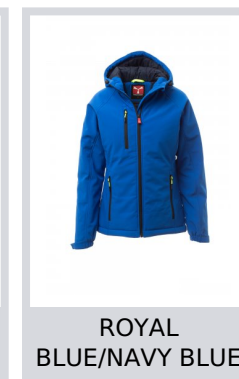

GALE PAD LADY

S00579-P114

WP 8000 mm H₂O, WVT 5000 g/m² 24h. Women's padded soft-shell, zip closure with "semi-auto lock" metal slider and customised pull. Adjustable hood with drawstring. Elasticated cuffs, adjustable with Velcro. Two side pockets and one breast pocket, closed with a zip. Fluorescent pulls. Two internal pockets, one shaped with zip and one tablet holder pocket closed with Velcro. Adjustable bottom with customised stoppers.

Composition: 95% POLYESTER + 5 %ELASTANE

Appearance: SOFT-SHELL

Weight: 320 GR/MQ

Sizes: XS-S-M-L-XL-XXL

Packaging: 1/5

MADE IN: MADE IN CHINA

HS CODE: 62024010

Colors