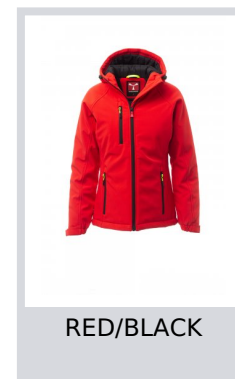

GALE PAD LADY

S00579-P114

WP 8000 mm H₂O, WVT 5000 g/m² 24h. Women's padded soft-shell, zip closure with "semi-auto lock" metal slider and customised pull. Adjustable hood with drawstring. Elasticated cuffs, adjustable with Velcro. Two side pockets and one breast pocket, closed with a zip. Fluorescent pulls. Two internal pockets, one shaped with zip and one tablet holder pocket closed with Velcro. Adjustable bottom with customised stoppers.

Composition: 95% POLYESTER + 5 %ELASTANE

Appearance: SOFT-SHELL

Weight: 320 GR/MQ

Sizes: XS-S-M-L-XL-XXL

Packaging: 1/5

MADE IN: MADE IN CHINA

HS CODE: 62024010

Colors