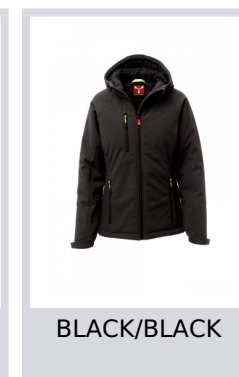

GALE PAD LADY

S00579-P114

WP 8000 mm H₂O, WVT 5000 g/m² 24h. Women's padded soft-shell, zip closure with "semi-auto lock" metal slider and customised pull. Adjustable hood with drawstring. Elasticated cuffs, adjustable with Velcro. Two side pockets and one breast pocket, closed with a zip. Fluorescent pulls. Two internal pockets, one shaped with zip and one tablet holder pocket closed with Velcro. Adjustable bottom with customised stoppers.

Composition: 95% POLYESTER + 5 %ELASTANE

Appearance: SOFT-SHELL

Weight: 320 GR/MQ

Sizes: XS-S-M-L-XL-XXL

Packaging: 1/5

MADE IN: MADE IN CHINA

HS CODE: 62024010

Colors