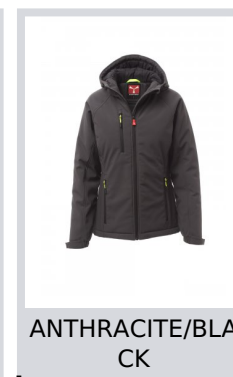

GALE PAD LADY

S00579-P114

WP 8000 mm H₂O, WVT 5000 g/m² 24h. Women's padded soft-shell, zip closure with "semi-auto lock" metal slider and customised pull. Adjustable hood with drawstring. Elasticated cuffs, adjustable with Velcro. Two side pockets and one breast pocket, closed with a zip. Fluorescent pulls. Two internal pockets, one shaped with zip and one tablet holder pocket closed with Velcro. Adjustable bottom with customised stoppers.

Composition: 95% POLYESTER + 5 %ELASTANE

Appearance: SOFT-SHELL

Weight: 320 GR/MQ

Sizes: XS-S-M-L-XL-XXL

Packaging: 1/5

MADE IN: MADE IN CHINA

HS CODE: 62024010

Colors