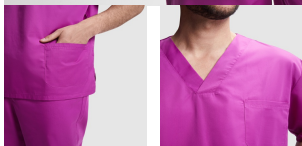

PANACEA CA9098