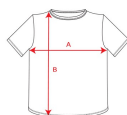

PANACEA CA9098

DESCRIPTION

Unisex service top with short-sleeves. · Crossed peak neckline. · Pocket on chest and two side pockets. · Side slits on hem.

COMPOSITION

65% polyester / 35% cotton twill, 160 gsm.

REMARKS

Matching garment: VADEMECUM trousers. *Removable label. *Unisex model. *Laboratory. *Health. *Aesthetic. *Food Industry. *Cleaning.

SIZES

Adults.: XS · S · M · L · XL · 2XL · 3XL / :

SCHEME

QUANTITIES

	Box	Pack
Adults:	50 un.	1 un.

COLORS

SIZES

Adults:	XS	S	M	L	XL	2XL	3XL
WIDTH (A)	54cm	57cm	60cm	63cm	66cm	69cm	72cm
LONG (B)	68cm	70cm	72cm	74cm	76cm	78cm	80cm

PRINTING TECHNIQUES AVAILABLE