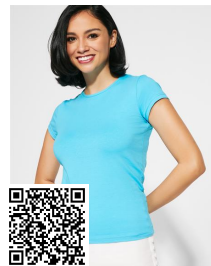

BALI CA6597