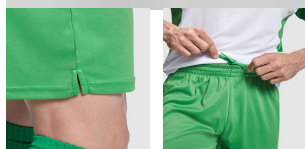

DORTMUND PA6688

DESCRIPTION

Sports shorts with adjustable elastic waistband, inner drawcord and security stitching. Side slits.

COMPOSITION

100% polyester, 140 gsm.

REMARKS

Available in children's sizes. *Removable label.. *Technical fabric. *Breathable.

SIZES

Adults:: S · M · L · XL · 2XL / Kids:: 4 · 8 · 12 · 16

SCHEME

QUANTITIES

	Box	Pack
Adults:	50 un.	1 un.
Kids:	50 un.	1 un.

COLORS

SIZES

Adults:	S	M	L	XL	2XL
WIDTH (A)	35cm	37cm	39cm	42cm	45cm
LONG (B)	44cm	46cm	48cm	50cm	52cm

Kids:	4	8	12	16
WIDTH (A)	26cm	28cm	30cm	32cm
LONG (B)	37cm	39cm	41cm	43cm

PRINTING TECHNIQUES AVAILABLE

RELATED MODELS