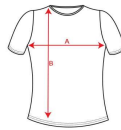

BRENDA CA6535

Duo Concept
[CODEDUO]

DUO **KIDS**

DESCRIPTION

Slim-fit tank top with ribbed armholes and loose and rolled ribbed collar. Racerback and side seams.

COMPOSITION

100% cotton, single jersey, 160 gsm. Heather grey 58: 85% cotton / 15% viscose.

REMARKS

*Removable label. *Men's available. *Kids sizes available.

SIZES

Adults:: S · M · L · XL · 2XL / Kids:: 3/4 · 5/6 · 7/8 · 9/10 · 11/12

SCHEME

QUANTITIES

	Box	Pack
Adults:	100 un.	5 un.
Kids:	100 un.	5 un.

COLORS

SIZES

Adults:	S	M	L	XL	2XL
WIDTH (A)	37cm	40cm	43cm	46cm	49cm
LONG (B)	62cm	64cm	66cm	68cm	70cm

Kids:	3/4	5/6	7/8	9/10	11/12
WIDTH (A)	29cm	31cm	33cm	35cm	37cm
LONG (B)	42cm	45cm	48cm	51cm	54cm

*[Measured from the edge 1 cm below the sleeves / Measured from the highest point of the shoulder to the end of the garment]