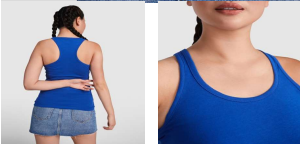

BRENDA CA6535

Duo Concept
[CODEDUO]

DUO **KIDS**

DESCRIPTION

Slim-fit tank top with ribbed armholes and loose and rolled ribbed collar. Racerback and side seams.

COMPOSITION

100% cotton, single jersey, 160 gsm. Heather grey 58: 85% cotton / 15% viscose.

REMARKS

*Removable label. *Men's available. *Kids sizes available.

SIZES

Adults:: S · M · L · XL · 2XL / Kids:: 3/4 · 5/6 · 7/8 · 9/10 · 11/12

SCHEME

QUANTITIES

	Box	Pack
Adults:	100 un.	5 un.
Kids:	100 un.	5 un.