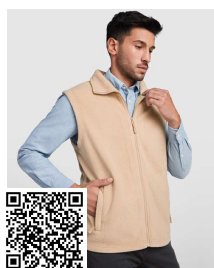

BELLAGIO RA1099