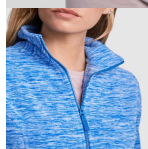

ARTIC WOMAN CQ6413

DESCRIPTION

Fleece sweat jacket with high lined collar and matching reinforced covered seams. Injected zip with matching puller made of fabric. Cuffs with elastic trim. Side pockets. Fitted-cut. Bottom hem with inner side adjusters.

COMPOSITION

100% polyester, fleece, 300 gsm.

REMARKS

* Removable label. * Duo concept

SIZES

Adults:: S · M · L · XL · 2XL / :

SCHEME

QUANTITIES

Box	Pack
Adults: 15 un.	1 un.

COLORS

SIZES

Adults:	S	M	L	XL	2XL
WIDTH (A)	47cm	50cm	53cm	56cm	60cm
LONG (B)	64cm	66cm	68cm	70cm	72cm

PRINTING TECHNIQUES AVAILABLE

RELATED MODELS