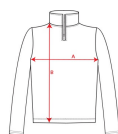

ARTIC CQ6412

DESCRIPTION

Fleece jacket with high lined collar and matching reinforced covered seams. Injected zip with matching puller made of fabric. Side pockets. Cuffs with elastic trim. Bottom hem with inner side adjusters.

COMPOSITION

100% polyester, fleece, 300 gsm.

REMARKS

* Removable label. * Duo concept. * Kids sizes available.

SIZES

Adults:: S · M · L · XL · 2XL · 3XL · 4XL / Kids:: 2 · 4 · 6 · 8 · 10 · 12 · 14 · 16

SCHEME

QUANTITIES

	Box	Pack
Kids:	15 un.	1 un.

COLORS

SIZES

Adults:	S	M	L	XL	2XL	3XL	4XL	
WIDTH (A)	52cm	55cm	58cm	61cm	65cm	69cm	73cm	
LONG (B)	69cm	71cm	73cm	75cm	78cm	80cm	82cm	
Kids:	2	4	6	8	10	12	14	16
WIDTH (A)	33cm	35cm	37cm	39cm	41cm	44cm	47cm	50cm
LONG (B)	39cm	44cm	47cm	50cm	53cm	56cm	59cm	62cm

PRINTING TECHNIQUES AVAILABLE

RELATED MODELS