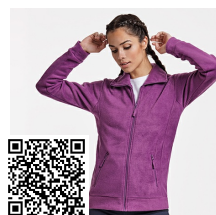

PIRINEO WOMAN CQ1091