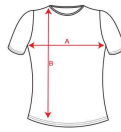

SCHEME

QUANTITIES

Box	Pack
50 un.	1 un.

Adults: