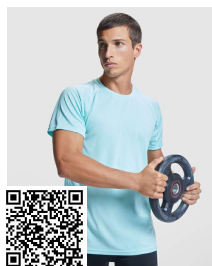

PRINTING TECHNIQUES AVAILABLE

RELATED MODELS

BAHRAIN CA0407