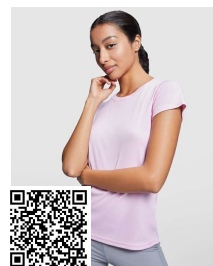

MONTECARLO WOMAN CA0423