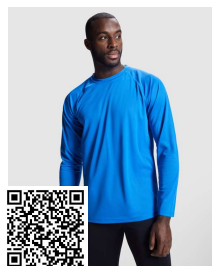

MONTECARLO L/S CA0415