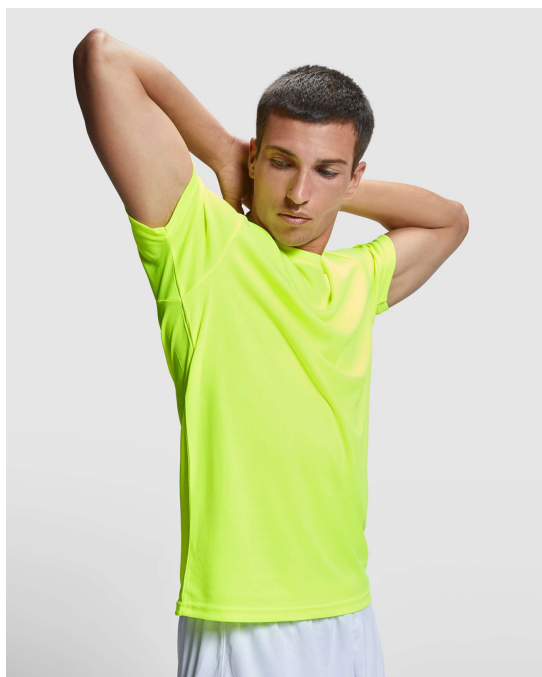

CAMIMERA CA0450