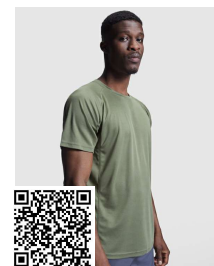

MONTECARLO CA0425