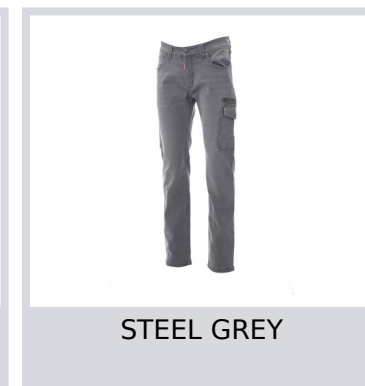

# WEST

001201-0377

Men's multi-pocket jeans with five pockets, metal zip fastening with button, belt loops at waist, one internally reinforced large side pocket with LOCK SYSTEM, one zip pocket, one tape measure pocket, one smartphone pocket, one hammer holder, one pen and cutter holder, stone-washed treatment, worn and faded effect. Straight leg, contrasting heavy duty stitching, triple seams inside leg. Fabric weight: 10.50 oz/yd<sup>2</sup>.

**Composition:** 72% DENIM + 26% POL + 2% ELASTANE

**Appearance:** DENIM STRETCH 10,5 oz/yd<sup>2</sup>

**Weight:** 350 GR/MQ

**Sizes:** 42-44-46-48-50-52-54-56/58-60/62-64/66-68/70-72/74

**Packaging:** 1/20

## Colors

DENIM BLUE

STEEL GREY

BLACK