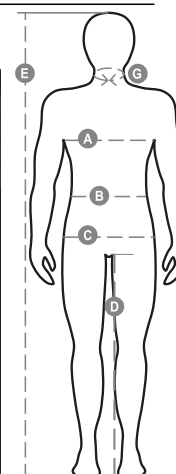

HISPEED

000347-0091

Men's two-tone, high visibility jacket with retroreflective stripes, opening with plastic zip with metal pull covered by flap and Velcro, foldaway hood, inset sleeves, elasticated adjustable cuffs, two front pockets with zip, one breast pocket with badge holder covered by flap and Velcro. Non-removable padded inside, with polar fleece collar and shoulders, one inside pocket. Heat-taped seams.

Composition: 100% COATED POLYESTER

Appearance: OXFORD 300D POLYESTER COATED PU

Weight: 190 GR/MQ

Sizes: S-M-L-XL-XXL-3XL-4XL-5XL

Packaging: 1/5

MADE IN: MADE IN CHINA

HS CODE: 62014090

Colors

Size Guide

International Sizes	XXS		XS		S		M		L		XL		XXL		3XL		4XL		5XL	
IT - DE	36	38	40	42	44	46	48	50	52	54	56	58	60	62	64	66	68	70	72	74
FR - ES	32	34	36	38	40	42	44	46	48	50	52	54	56	58	60	62	64	66	68	70
UK Top	29	30	31	33	34	36	38	39	41	42	44	46	47	48	50	52	53	55	56	58
UK Trousers	25	27	28	29	30	32	33	34	36	38	40	41	43	45	46	48	49	51	52	54
(G) - cm	37	37	38	38	39	39	40	40	41	41	42.5	42.5	44	44	45	45	46	46	47	47
(G) - in	14½	14½	15	15	15½	15½	15¾	15¾	16	16	16¾	16¾	17¼	17¼	17¾	17¾	18	18	18½	18½
(A) - cm	72	76	80	84	88	92	96	100	104	108	112	116	120	124	128	132	136	140	144	148
(A) - in	28	30	31	33	34	36	38	39	41	42	44	46	47	48	50	52	53	55	56	58
(B) - cm	64	68	72	74	76	80	84	88	92	96	100	104	108	112	116	120	124	128	132	136
(B) - in	25	27	28	29	30	32	33	34	36	38	40	41	43	45	46	48	49	51	52	54
(C) - cm	80	84	88	90	92	96	100	104	108	112	116	120	124	128	132	136	140	144	148	152
(C) - in	31	33	34	35	36	38	39	41	42	44	46	47	49	50	52	53	55	56	58	59
(D) - cm	82	82	84	84	85	85	86	86	87	87	88	88	88	88	88	88	89	89	89	89
(D) - in	32	32	33	33	33	33	33	33	34	34	34	34	34	34	34	34	35	35	35	35
(E) - cm	170/181				175/187				175/189											
(E) - in	67/71				69/73				69/75											