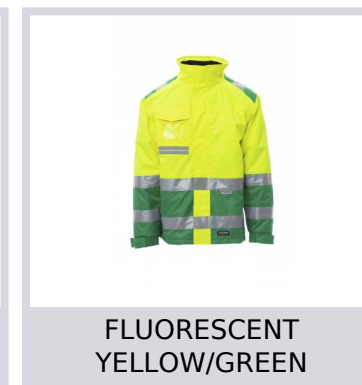

HISPEED

000347-0091

Men's two-tone, high visibility jacket with retroreflective stripes, opening with plastic zip with metal pull covered by flap and Velcro, foldaway hood, inset sleeves, elasticated adjustable cuffs, two front pockets with zip, one breast pocket with badge holder covered by flap and Velcro. Non-removable padded inside, with polar fleece collar and shoulders, one inside pocket. Heat-taped seams.

Composition: 100% COATED POLYESTER

Appearance: OXFORD 300D POLYESTER COATED PU

Weight: 190 GR/MQ

Sizes: S-M-L-XL-XXL-3XL-4XL-5XL

Packaging: 1/5

MADE IN: MADE IN CHINA

HS CODE: 62014090

Colors