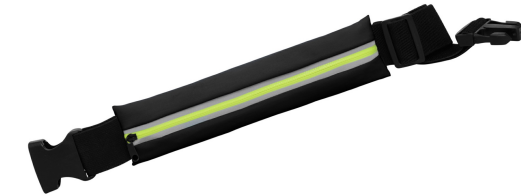

MARATHON CP7118

DESCRIPTION

Multifunctional sports belt in elastic waterproof fabric. High-visibility zip and cable eyelet. 100% polyester. Removable label.

COMPOSITION

88% polyester and 12% elastane.

REMARKS

*23 x 5,5 cm. *Removable label. * Waterproof model.

SIZES

Adults.: UNICA / :

QUANTITIES

Box	Pack

Adults: 200 un. 10 un.

COLORS

SIZES

Adults:	UNICA
WIDTH (A)	23cm
LONG (B)	5.5cm

RELATED

CUANCABO7150

NINFABO7152

CHAKRACP7102