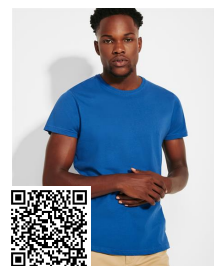

DOGO PREMIUM CA6502