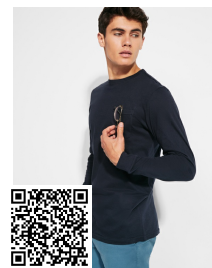

SHIBA CA1219