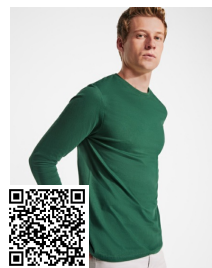

EXTREME CA1217