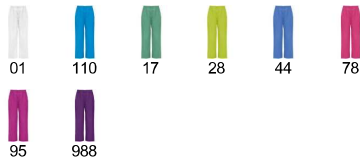

VADEMECUM PA9097

DESCRIPTION

Unisex service trousers. · Straight-cut. · Elastic waistband. · Zip and button fastening. · Back pocket.

COMPOSITION

65% polyester / 35% cotton twill, 160 gsm.

REMARKS

Matching garment: PANACEA top. *Removable label. *Unisex model. *Laboratory. *Health. *Aesthetic. *Food Industry. *Cleaning.

SIZES

Adults.: XS · S · M · L · XL · 2XL · 3XL / :

SCHEME

QUANTITIES

	Box	Pack
Adults:	50 un.	1 un.

COLORS

SIZES

Adults:	XS	S	M	L	XL	2XL	3XL
WIDTH (A)	33cm	35cm	37cm	39cm	41cm	43cm	45cm
LONG (B)	108cm	109cm	110cm	111cm	112cm	113cm	114cm

PRINTING TECHNIQUES AVAILABLE

Heat transfer printing

Handling

RELATED MODELS