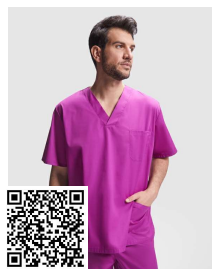

PANACEA CA9098