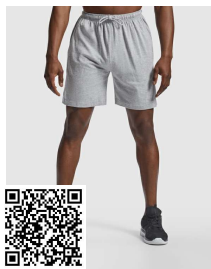

RELATED MODELS

SPORT BE6705